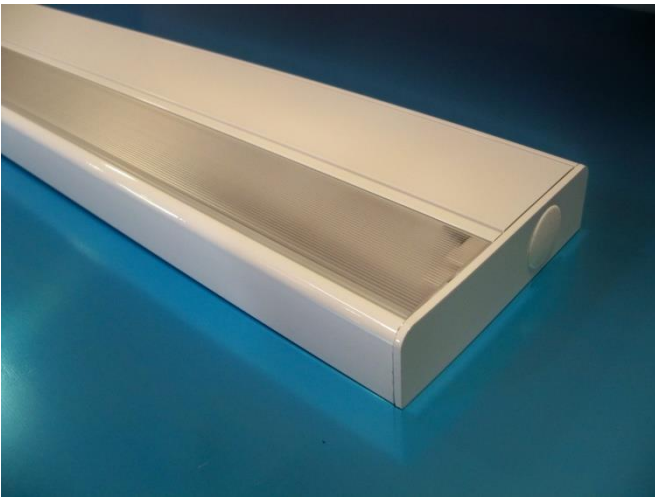

Announcing Airey-Thompson Quick Ship:

LED UNDER CABINET AVAILABLE AS A **"24 HOUR OR SAME DAY SHIP"** FOR TIME SENSITIVE REQUIREMENTS!

13LN35K24-2-3-DIM-SWD:

- STOCKED ON THE SHELF READY TO SHIP
- 24" WITH INTERNAL COUPLERS TO SEAMLESSLY JOIN MULTIPLE FIXTURES.
- 3500K TEMPERATURE LEDS
- POWDER COAT WHITE FINISH, FROSTED LENS
- PHASE CUT DIMMING COMPATIBLE
- DECORA ROCKER SWITCH
- UNIVERSAL VOLTAGE 120/277V
- 5 YEAR WARRANTY / ETL LISTED
- MADE IN AMERICA (Buy American Compliant)